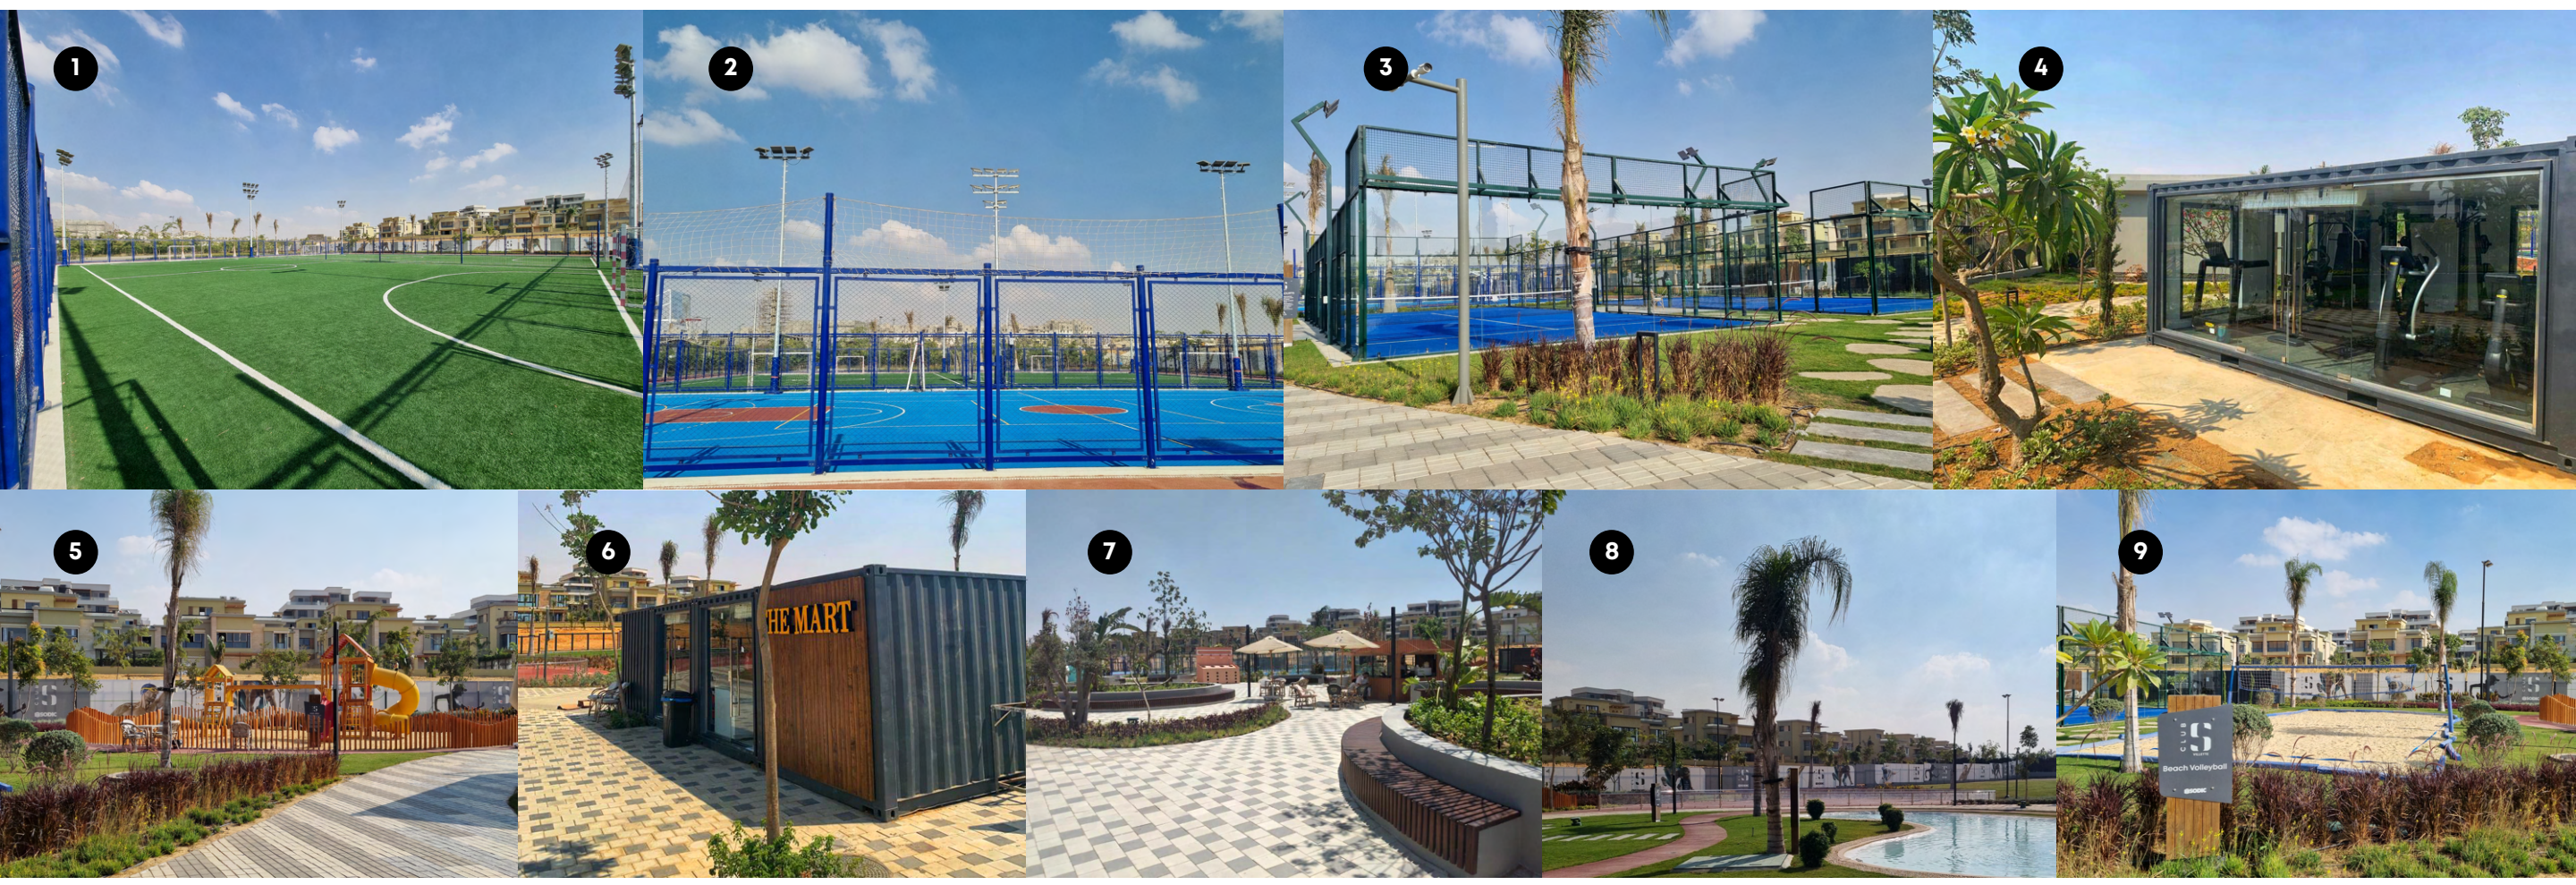

### FACILITIES:

- 1 TWO 5 ON 5 FOOTBALL FIELDS
- 2 MULTI-PURPOSE COURT
- 3 TWO PADEL TENNIS COURTS
- 4 GYM
- 5 KIDS AREA
- 6 MINI MARKET
- 7 EDEN CAFÉ
- 8 SKATING ARENA
- 9 BEACH VOLLEY

### OPERATING HOURS

Club S/Gym/Supermarket: 8:00am to 11pm

Eden: 10am to 10 pm

### NOW OPEN

Skating Academy:  
Every Tuesday from 6pm to 7pm