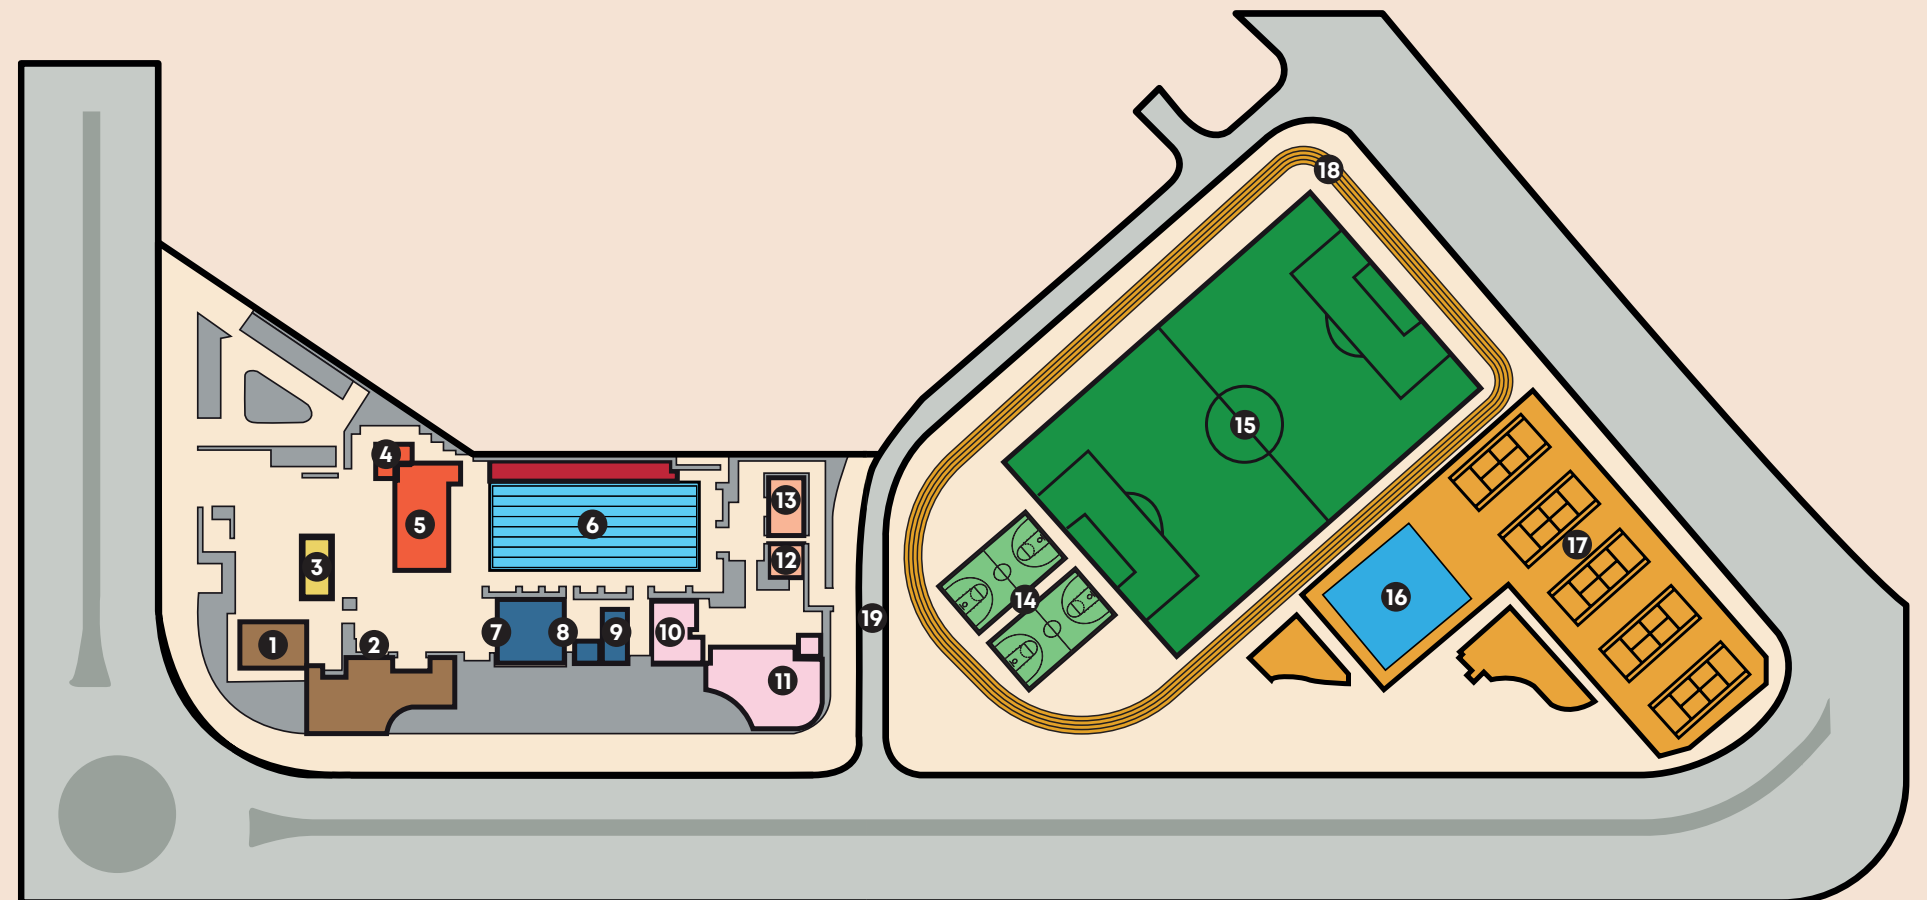

CLUB S WESTTOWN

MASTERPLAN

- 1- Martial Arts
- 2- Lounge Area
- 3- Kovo Restaurant
- 4- Kids Pool
- 5- Leisure Pool
- 6- Olympic Pool
- 7- Cellblock Gym
- 8- Squash Court
- 9- The Studio
- 10- Lockers
- 11- Outdoor Kids Area
- 12- Le Palmier Nursery
- 13- Le Palmier Nursery
- 14- Multipurpose Courts
- 15- Football Court 11x11
- 16- Gymnastics Hall
- 17- 5 Tennis Courts
- 18- Running Track
- 19- Food Trucks Area