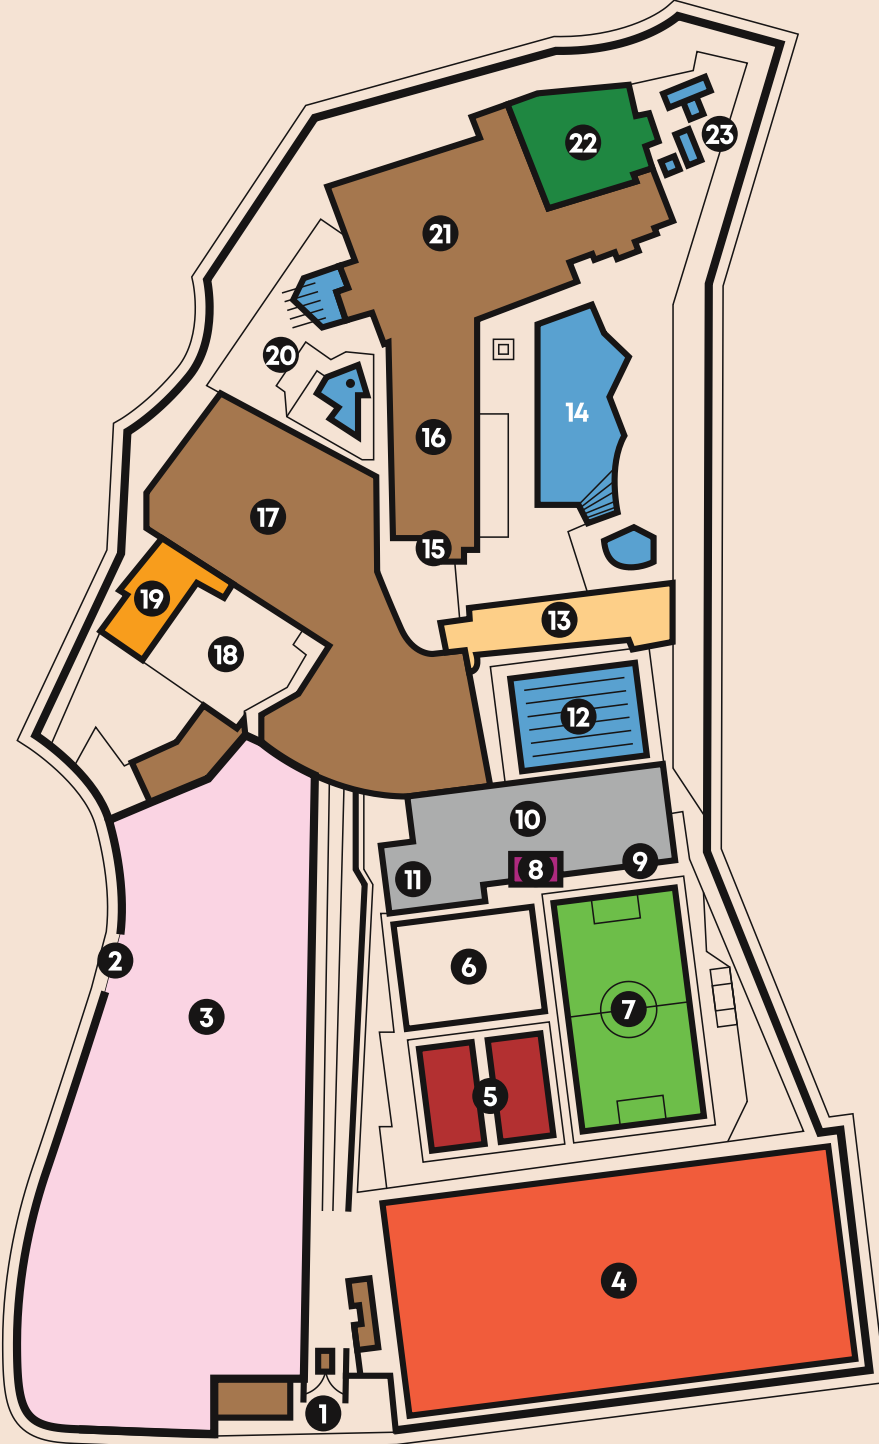

CLUB S ALLEGRIA MASTERPLAN

- 1- Main Pedestrian & Cars Entrance
- 2- Side Pedestrian & Cars Entrance
- 3- Car Parking
- 4- Wander Park (Kids Area)
- 5- 2 Padel Tennis Courts
- 6- Warehouse
- 7- 5 on 5 Football Court
- 8- Teenagers Club and Lounge
- 9- 3 Squash Courts
- 10- Cellblock Gym
- 11- The Studio
- 12- Semi-Olympic Pool
- 13- Vital Spa

- 14- Family Pool
- 15- Ether
- 16- Flavoy
- 17- Social Terrace
- 18- Wander Juniors (Outdoors Play Area)
- 19- Play2Learn Nursery
- 20- Tempo (Golf Restaurant)
- 21- S Lounge
- 22- S Lounge Outdoor Area
- 23- +18 Relaxation Area